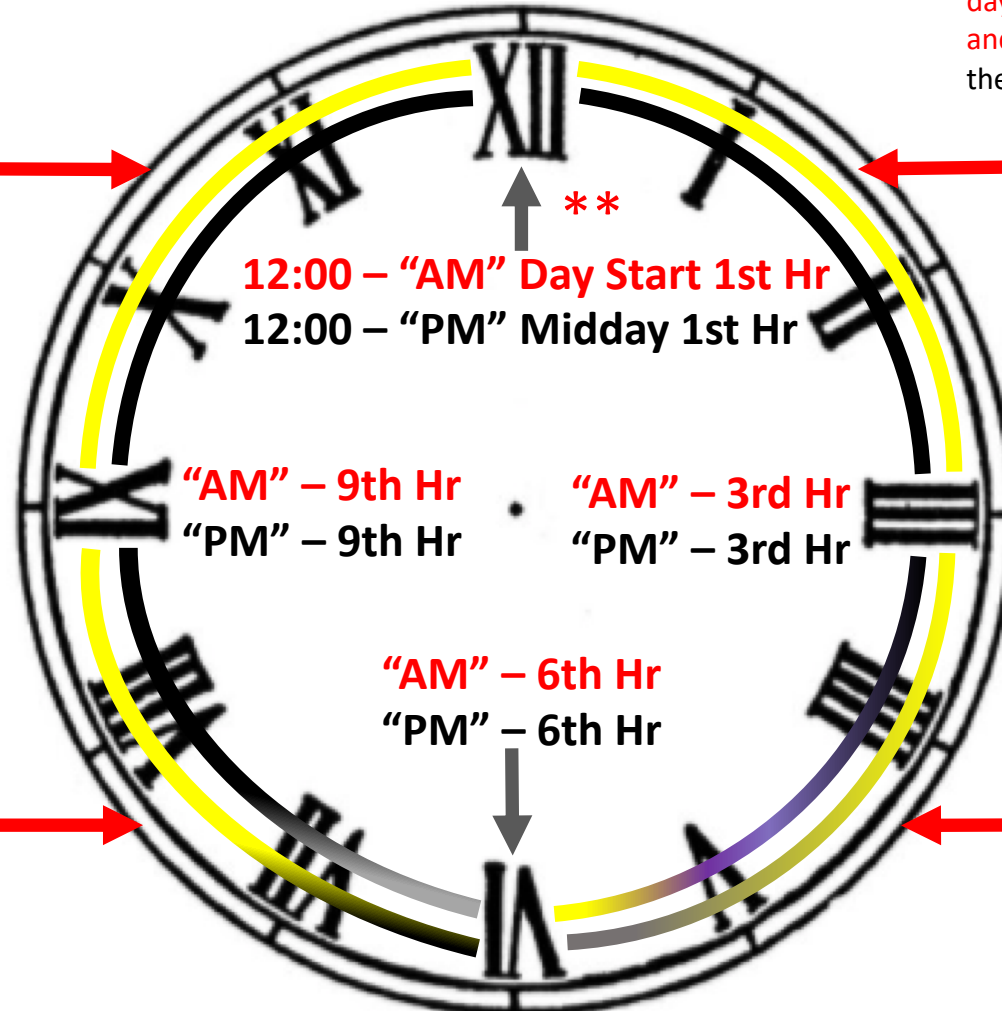

Ante Meridiem (Before Midday = "am")

Post Meridiem (After Midday = "pm")

** There is some Roman history showing that 12-midnight was not 100% accepted by everyone as the first hour of the day, suggesting instead that 6:00 am was Hour 1 of the day and 12-noon as Hour 6. Also, that 6:00 pm was Hour 1 of the night and midnight as Hour 6 of the night.

Second Watch of the Night
2100 – 0000 (9:00 – 12:00)

Third Watch of the Night
0000 – 0300 (12:00 – 3:00)

DAY
12 Midnight to 12 Midnight

First Watch of the Evening
1800 – 2100 (6:00 – 9:00)

First Roman Trumpet
(Gallicinium "Cockcrow")
0300 (3:00)

Fourth Watch of the Morning
0300 – 0600 (3:00 – 6:00)

Second Roman Trumpet (*Gallicinium "Cockcrow"*)

06:00 Sunrise (6:00)
6:00 Sunset (6:00)